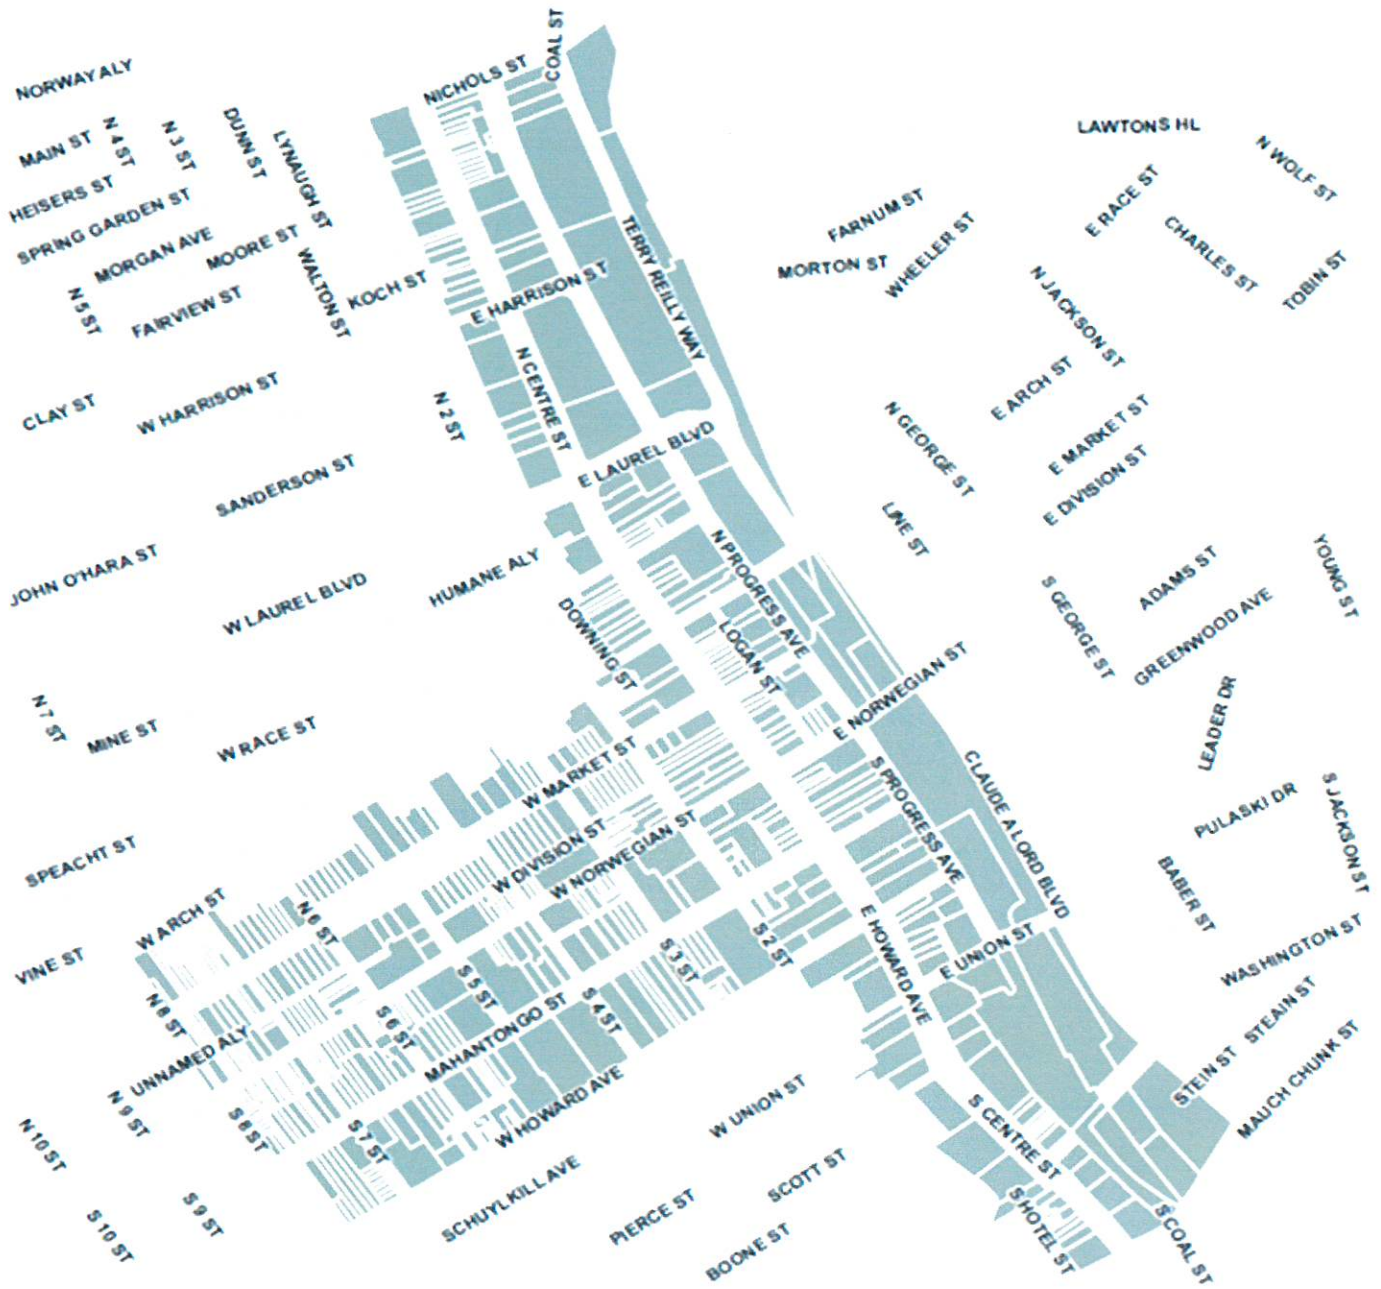

TAB 2

Redevelopment Study Area

 Study Area Parcels

Pottsville Redevelopment Area: Study Area

City of Pottsville, Pennsylvania
September 2020