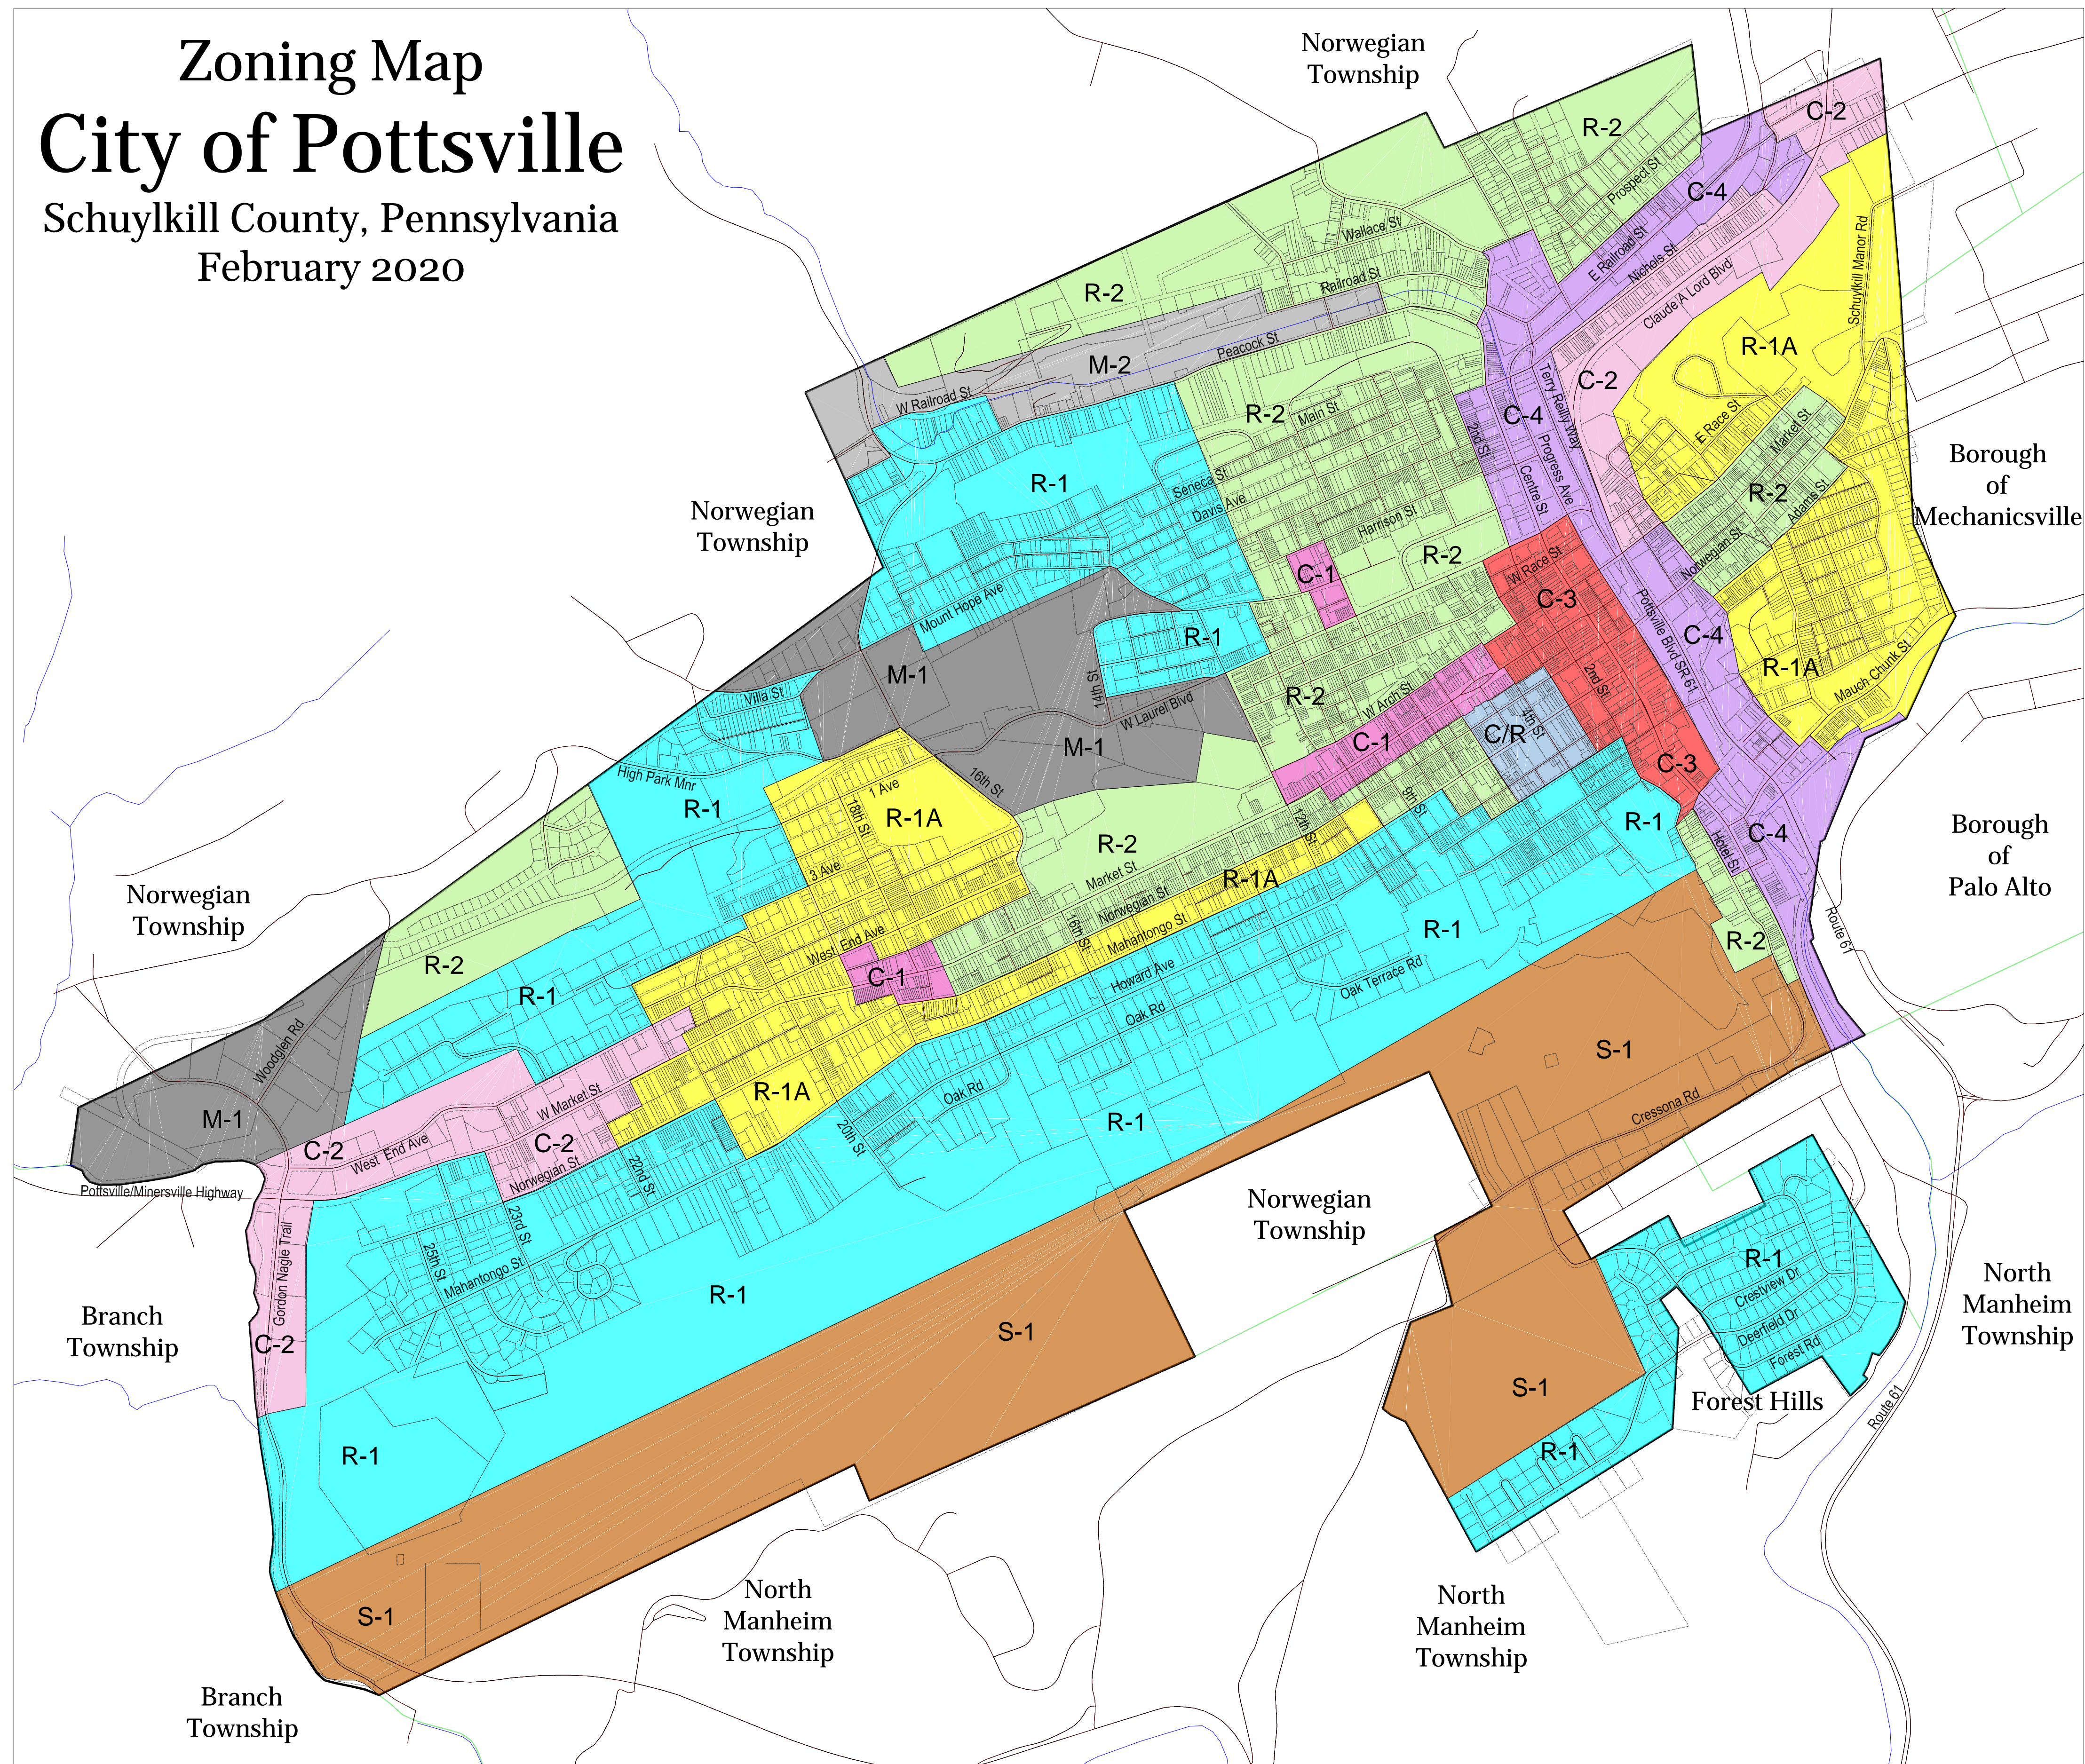

Zoning Map

City of Pottsville

Schuylkill County, Pennsylvania
February 2020

- LEGEND**
- Zoning Districts
- C/R - Commercial/Residential District
 - C-1 - Neighborhood Commercial District
 - C-2 - Community Commercial District
 - C-3 - Central Business District
 - C-4 - Heavy Commercial District
 - M-1 - Light Manufacturing District
 - M-2 - Heavy Manufacturing District
 - R-1 - Single Family Residential District
 - R-1A - Single Family Residential District
 - R-2 - Two Family Residential District
 - S-1 - Special Purpose District